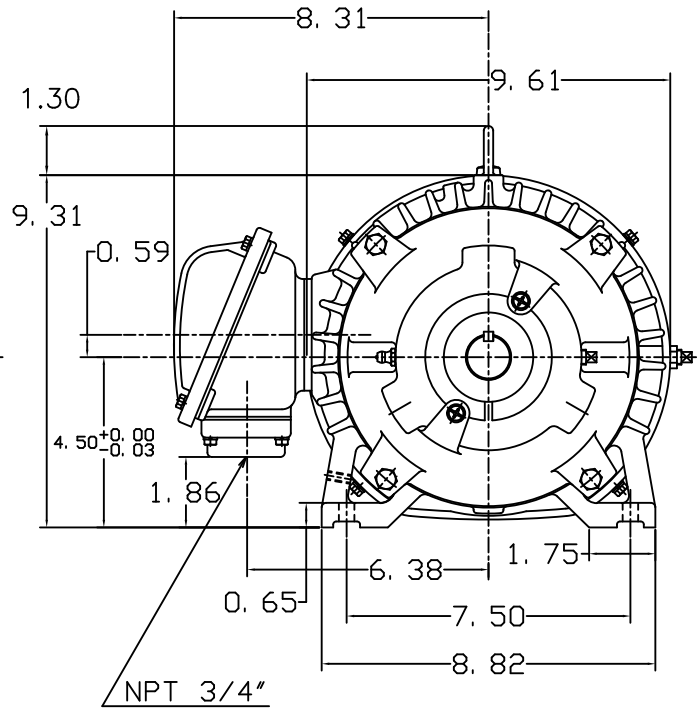

DATE
NOVEMBER 2, 2016

CATALOG NO.
EP0018

OUTLINE DIMENSIONS

3-PHASE INDUCTION MOTOR

MOTOR TYPE:
AEHH8N

FRAME NO. 182T

Pole	HP	KW	Hz	VOLT	Syn. Speed RPM
8	1	0.7	60	230/460	900

Ins	Rating	Dimension in	Approx Weight	Bearings
F	CONT.	inches	84 lbs.	DE: 6306ZC35C NDE: 6306ZC35C

Totally Enclosed Fan-Cooled Type. Squirrel-Cage Rotor.

DWN.	胡峰誠	11·12·98
CHKD.	羅清水	11·23·98
APPD.	黃友伯	11·23·98

TECO Westinghouse

DWG NO.
31049HB891000