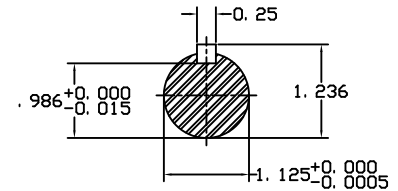

DATE
NOVEMBER 2, 2016

CATALOG NO.
EP0018

OUTLINE DIMENSIONS

3-PHASE INDUCTION MOTOR

MOTOR TYPE:
AEHH8N

FRAME NO. 182T

Pole	HP	KW	Hz	VOLT	Syn. Speed RPM
8	1	0.7	60	230/460	900

Ins	Rating	Dimension in	Approx Weight	Bearings
F	CONT.	inches	84 lbs.	DE: 6306ZC35C NDE: 6306ZC35C

Totally Enclosed Fan-Cooled Type. Squirrel-Cage Rotor.

DWN.	胡峰誠	11·12·98
CHKD.	羅清水	11·23·98
APPD.	黃友伯	11·23·98

TECO Westinghouse

DWG NO.
31049HB891000