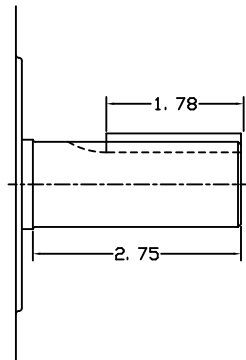

DATE
NOVEMBER 2, 2016

CATALOG NO.
EP0018

OUTLINE DIMENSIONS

3-PHASE INDUCTION MOTOR

MOTOR TYPE:
AEHH8N

FRAME NO. 182T

Pole	HP	KW	Hz	VOLT	Syn. Speed RPM
8	1	0.7	60	230/460	900

Ins	Rating	Dimension in	Approx Weight	Bearings
F	CONT.	inches	84 lbs.	DE: 6306ZC35C NDE: 6306ZC35C

Totally Enclosed Fan-Cooled Type. Squirrel-Cage Rotor.

DWN.	胡峰誠	11·12·98
CHKD.	羅清水	11·23·98
APPD.	黃友伯	11·23·98

TECO Westinghouse

DWG NO.
31049HB891000