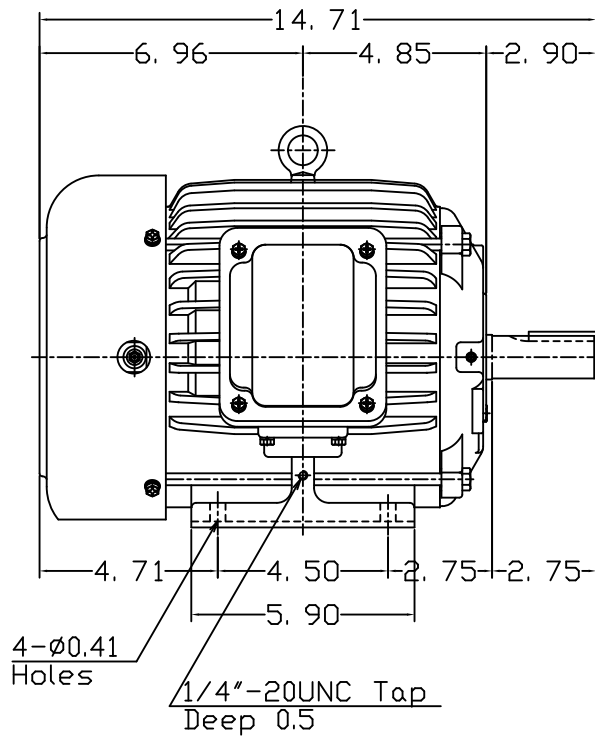

# OUTLINE DIMENSIONS

## 3-PHASE INDUCTION MOTOR

MOTOR TYPE:  
AEHH8N

FRAME NO. 182T

Pole	HP	KW	Hz	VOLT	Syn. Speed RPM
8	1	0.7	60	230/460	900

Ins	Rating	Dimension in	Approx Weight	Bearings
F	CONT.	inches	84 lbs.	DE: 6306ZC35C NDE: 6306ZC35C

Totally Enclosed Fan-Cooled Type. Squirrel-Cage Rotor.

DWN.	胡峰誠	11·12·98
CHKD.	羅清水	11·23·98
APPD.	黃友伯	11·23·98

TECO Westinghouse

DWG NO.  
31049HB891000